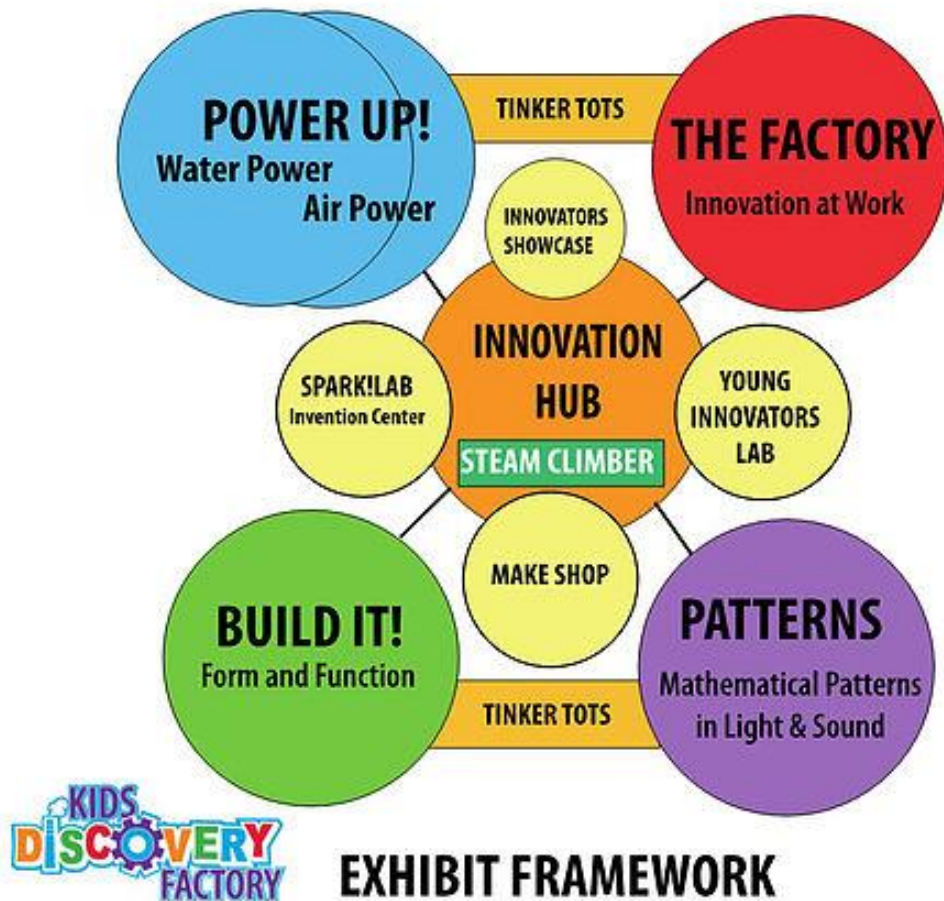

Program:

Amber McGuire
Kids Discovery Factory

Our Mission: Sparking a passion for STEM, inspiring generations of young learners to innovate and create, utilizing art as a catalyst for exploration.

Kids Discovery Factory will be a vibrant **STEAM** (Science, Technology, Engineering, Art and Mathematics) discovery center. **Engaging exhibits** and programs will inspire families and school groups throughout southeastern Indiana to explore, create and innovate.

Children who study STEAM develop a variety of skills essential for success: **critical thinking and problem solving**, creativity and innovation, communication, collaboration, and entrepreneurship. Hands on experiences at Kids Discovery Factory will **spark confidence** in children to explore new concepts, develop their passions, and drive their own futures.

Kids Discovery Factory recognizes the need to focus today on equipping our youngest generation with the **skills they need to excel** in the jobs of tomorrow. Kids Discovery Factory

will allow young visitors the opportunity to create using real tools, invent in our **Smithsonian Institute Spark!Lab**, experience each step of the manufacturing process in our kid-sized Factory, and more.

The future discovery center will be a truly unique destination. **10,000 square feet of exhibits and learning experiences**, including 7 incredible galleries, an Innovation Hub, and two-story interactive **STEAM climber** will benefit children ages birth to 14 years old. Kids Discovery Factory needs your help to bring Kids Discovery Factory to life. Kids Discovery Factory is a 501(c)-3 non-profit organization.